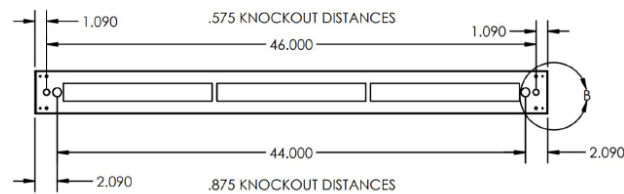

Die-formed and welded 22-gauge cold rolled steel. Knockouts on ends allow continuous wireway mounting. A 1/2" regressed flange at the bottom insures uniformity and rigidity.

FEATURES & BENEFITS

- Fixtures can be surface mounted, pendant recessed or cable
- Accepts various lenses or louvers
- 8' units have a steel mullion to join two individual diffusers
- Optional welded light-leak flanges are available on ends
- Every fixture is individually tested
- Min CRI 82
- ETL listed for damp location

DIMENSIONS

FROSTED LENS
 (acrylic snap-in lens)
 Frosted: 85% efficient
SF Frosted Lens

Uplight and Downlight View

Continuous Run End View

48L Drawing

96L Drawing

Dimensions and specifications subject to change without notice.