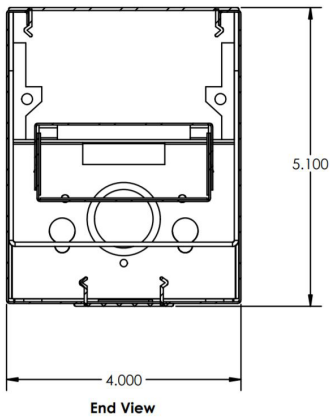

Die-formed and welded 22-gauge cold rolled steel. Knockouts on ends allow continuous wireway mounting. A 1/2" regressed flange at the bottom insures uniformity and rigidity.

FEATURES & BENEFITS

- Fixtures can be surface mounted, pendant recessed or cable
- Accepts various lenses or louvers
- 8' units have a steel mullion to join two individual diffusers
- Optional welded light-leak flanges are available on ends
- Every fixture is individually tested
- Min CRI 82
- ETL listed for damp location

DIMENSIONS

FROSTED LENS
 (acrylic snap-in lens)
 Frosted: 85% efficient
SF Frosted Lens

Uplight and Downlight View

Continuous Run End View

48L Drawing

96L Drawing

Dimensions and specifications subject to change without notice.

JOB NAME:

CAT#:

TYPE:

ORDERING

EXAMPLE: L45 W 48 LED 1U2D 36 DMV WH MW 30 H4W EM P11

L45

LED

1. SERIES	2. MOUNTING	3. SIZE	4. GEAR	5. DISTRIBUTION	6. WATTAGE/LUMENS	7. DRIVER	
L45 Direct Indirect	W Wall Mount	48 48"	LED	1U2D Up and Downlight	4 ft.		DMV 120-277V Multivolt 0-10V Dimmable
	P Pendant Mount	96 96"			36 36W 1200U-2400D	54 54W 1800U-3600D	
			72 72W 2400U-4800D	72 72W 2400U-4800D			
			108 108W 3600U-7200D	108 108W 3600U-7200D			