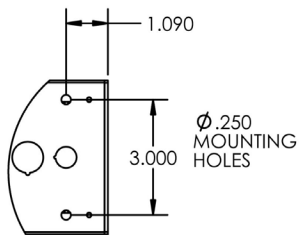

Die-formed and welded 22-gauge cold rolled steel. Knockouts on ends allow continuous wireway mounting. A 1/2" regressed flange at the bottom insures uniformity and rigidity.

FEATURES & BENEFITS

- Fixtures can be surface mounted, pendant recessed or cable
- Accepts various lenses or louvers
- 8' units have a steel mullion to join two individual diffusers
- Optional welded light-leak flanges are available on ends
- Every fixture is individually tested
- Min CRI 82
- ETL listed for damp location

DIMENSIONS

FROSTED LENS
 (acrylic snap-in lens)
 Frosted: 85% efficient
SF Frosted Lens

Uplight and Downlight View

Continuous Run End View

48L Drawing

96L Drawing

Dimensions and specifications subject to change without notice.