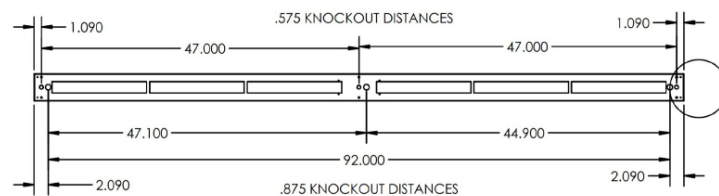

Die-formed and welded 22-gauge cold rolled steel. Knockouts on ends allow continuous wireway mounting. A 1/2" regressed flange at the bottom insures uniformity and rigidity.

FEATURES & BENEFITS

- Fixtures can be surface mounted, pendant recessed or cable
- Accepts various lenses or louvers
- 8' units have a steel mullion to join two individual diffusers
- Optional welded light-leak flanges are available on ends
- Every fixture is individually tested
- Min CRI 82
- ETL listed for damp location

DIMENSIONS

FROSTED LENS
 (acrylic snap-in lens)
 Frosted: 85% efficient
SF Frosted Lens

Uplight and Downlight View

Continuous Run End View

48L Drawing

96L Drawing

Dimensions and specifications subject to change without notice.

JOB NAME:

CAT#:

TYPE:

ORDERING

EXAMPLE: L45 W 48 LED 1U2D 36 DMV WH MW 30 H4W EM P11

L45

LED

1. SERIES	2. MOUNTING	3. SIZE	4. GEAR	5. DISTRIBUTION	6. WATTAGE/LUMENS	7. DRIVER	
L45 Direct Indirect	W Wall Mount	48 48"	LED	1U2D Up and Downlight	4 ft.		DMV 120-277V Multivolt 0-10V Dimmable
	P Pendant Mount	96 96"			36 36W 1200U-2400D	54 54W 1800U-3600D	
			72 72W 2400U-4800D	72 72W 2400U-4800D			
			108 108W 3600U-7200D	108 108W 3600U-7200D			